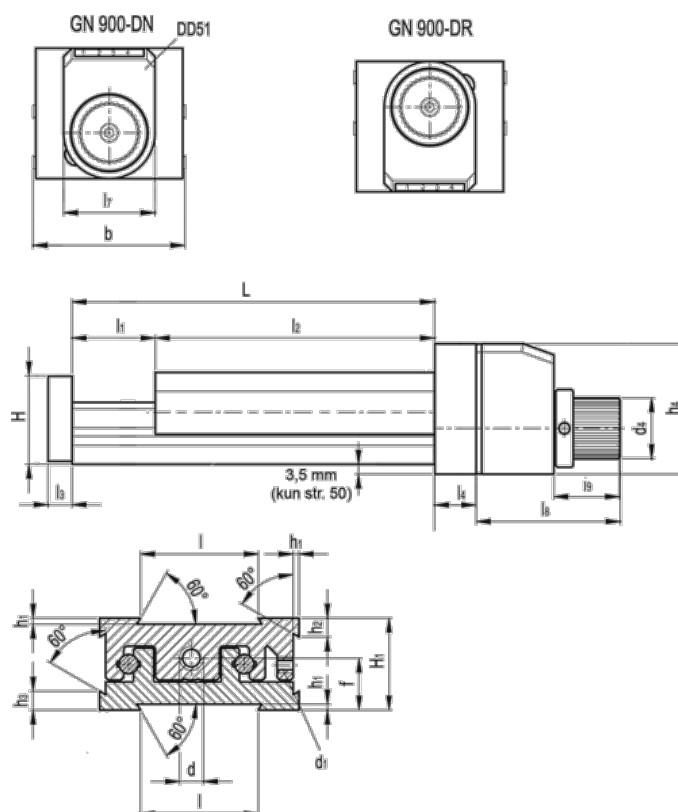

Article number: 20774032

Description: Adjustable slide unit  
GN 900-120-235-75-DN-1

## Measures

b = 120	h2 = 13.8	l7 = 33
d = M10x1	h3 = 13.8	l8 = 69
d1 = M5	h4 = 57	l9 = 41
d4 = 34	l = 80	
f = 26.3	L - l1 = 235-75	
H = 45.0	l2 = 160	
h1 = 2.0	l3 = 10	
H1 = 46	l4 = 18	